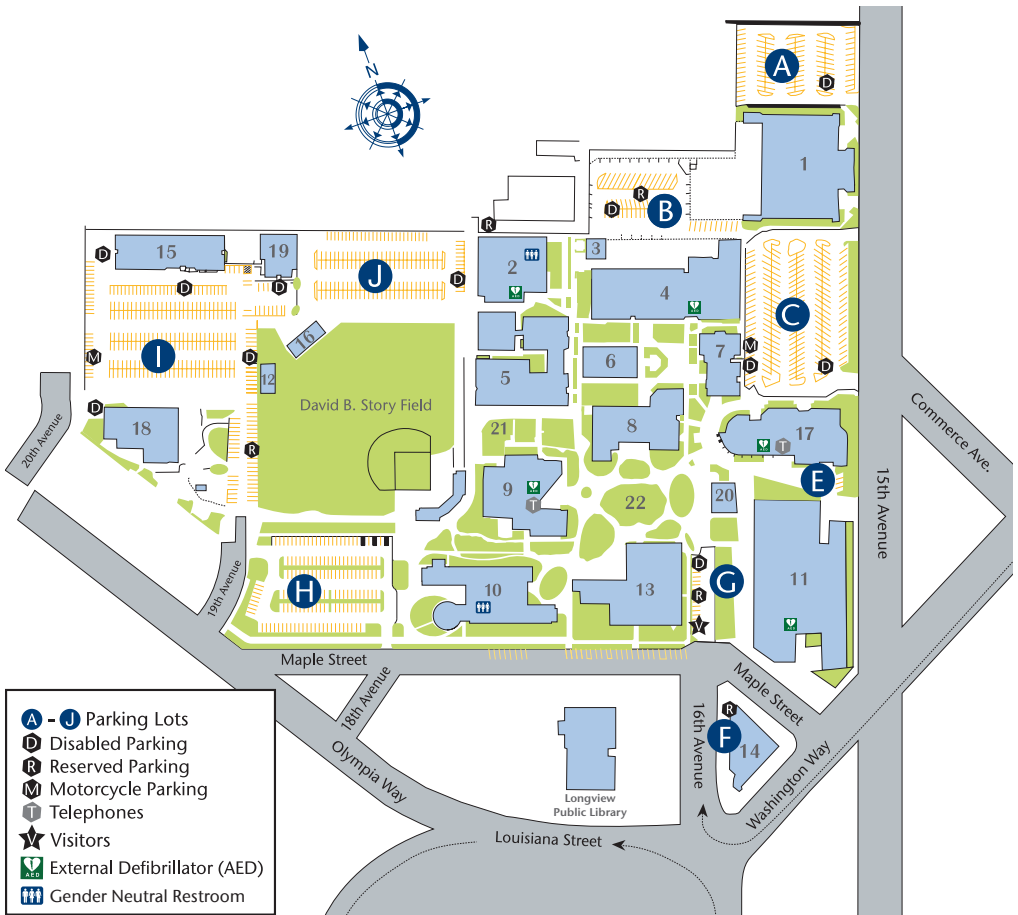

LCC CAMPUS MAP

- A - J** Parking Lots
- D** Disabled Parking
- R** Reserved Parking
- M** Motorcycle Parking
- T** Telephones
- ★** Visitors
- ⚡** External Defibrillator (AED)
- ♿** Gender Neutral Restroom