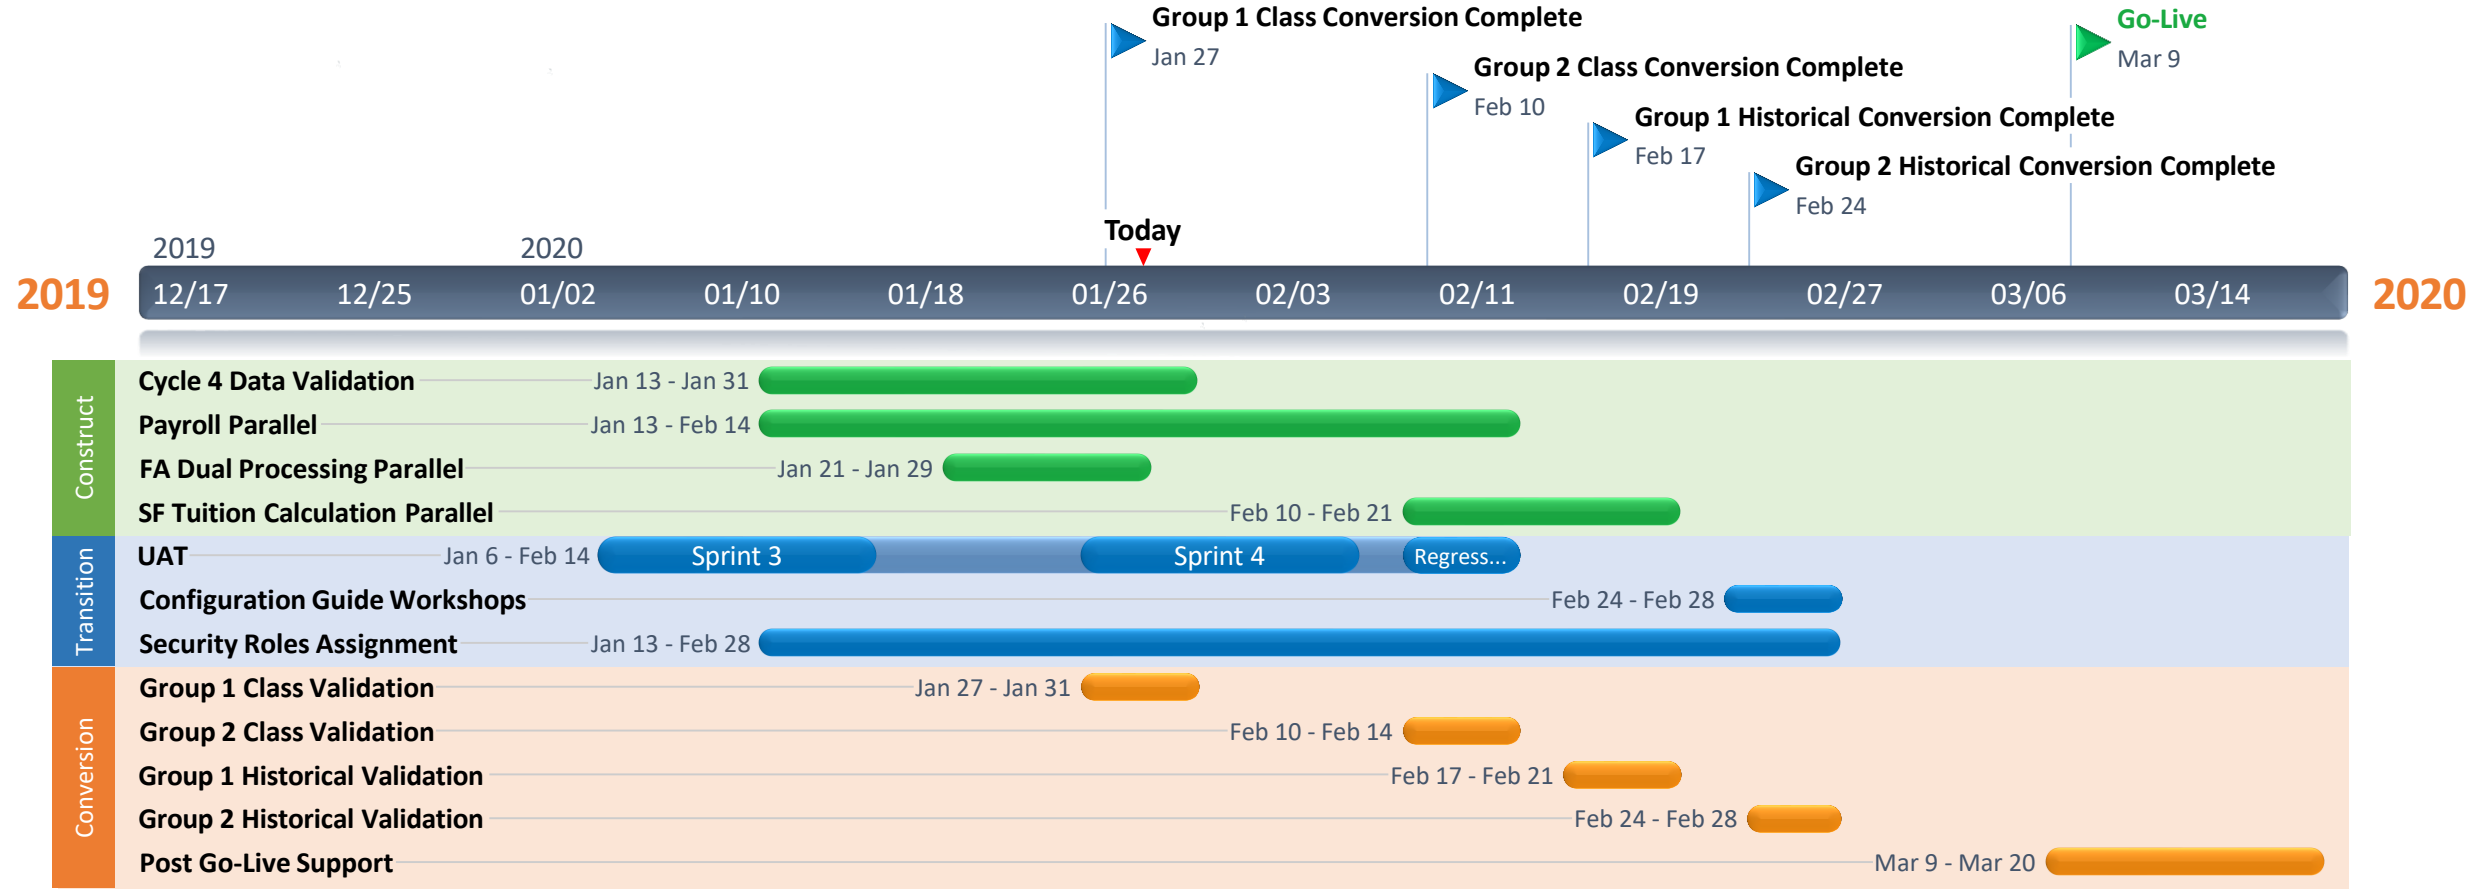

DG3 Remaining Tasks

LEGEND

- Group 1** Cascadia, Lower Columbia, Pierce
- Group 2** Olympic, Peninsula