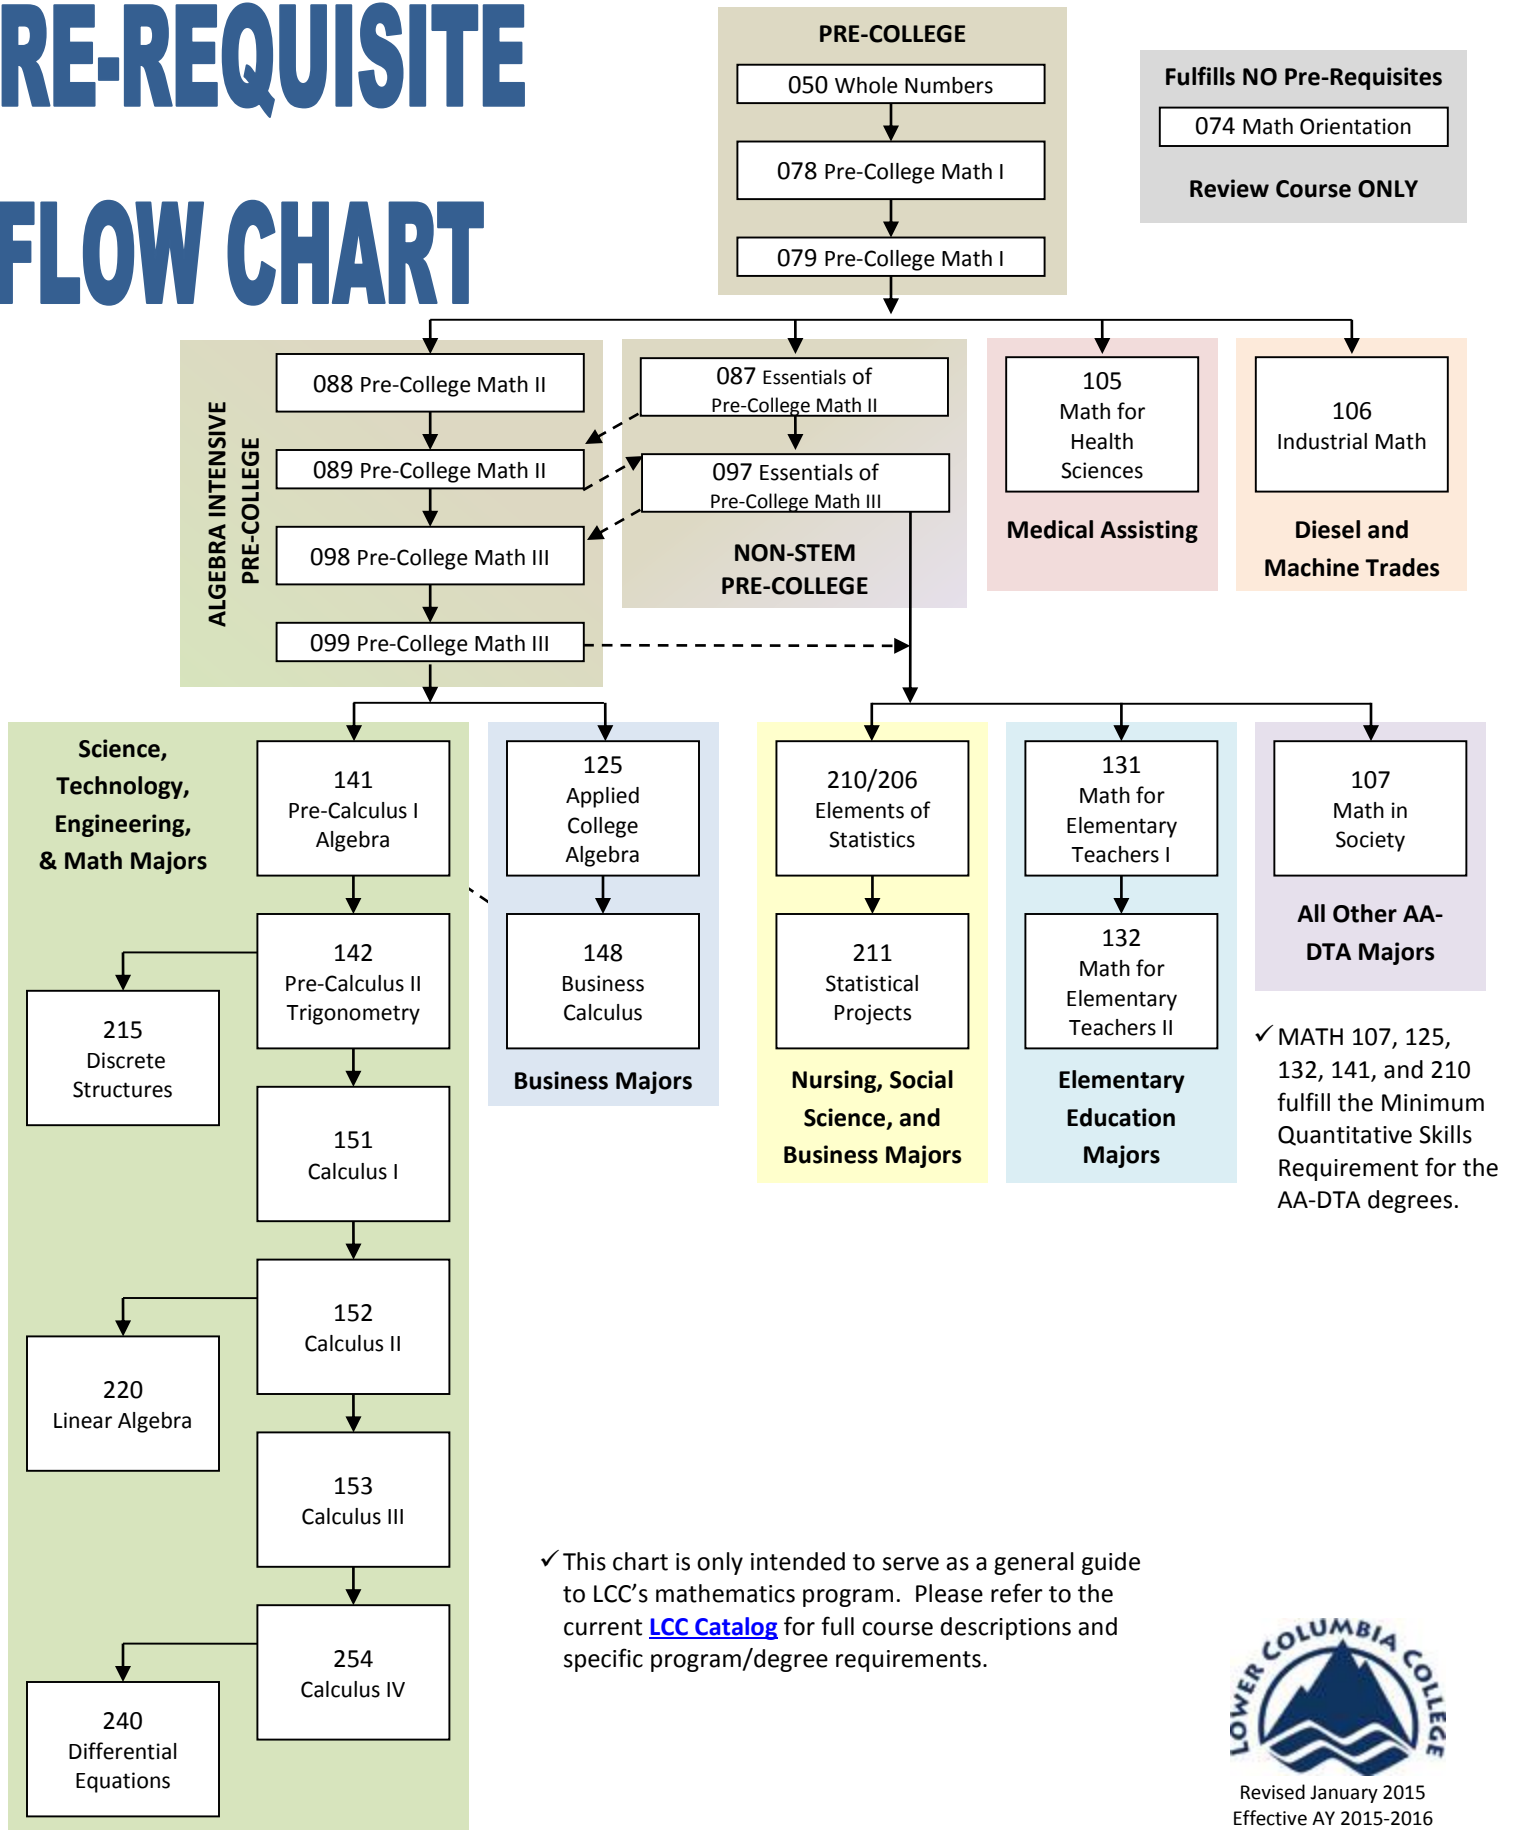

## PRE-REQUISITE

## FLOW CHART

## ANNUAL SCHEDULE OF MATHEMATICS COURSE OFFERINGS

COURSE NUMBER & TITLE		CREDITS	FALL QUARTER			WINTER QUARTER			SPRING QUARTER			SUMMER	
			DAY	NIGHT	OTHER	DAY	NIGHT	OTHER	DAY	NIGHT	OTHER	DAY	OTHER
050	Review Math	1	X		MAC	X		MAC	X		MAC	X	MAC
078	Pre-College Math I	3	X	X	MAC	X		MAC	X		MAC	X	MAC
079	Pre-College Math I	2	X	X	MAC	X		MAC	X		MAC	X	MAC
087	Essentials of Pre-College Math II	3	X			X			X				
088	Pre-College Math II	3	X	X	MAC DE	X	X	MAC DE	X		MAC DE	X	MAC DE
089	Pre-College Math II	2	X	X	MAC DE	X	X	MAC DE	X		MAC DE	X	MAC DE
097	Essentials of Pre-College Math III	3	X			X			X				
098	Pre-College Math III	3	X		MAC DE	X	X	MAC DE	X	X	MAC DE	X	MAC DE
099	Pre-College Math III	2	X		MAC DE	X	X	MAC DE	X	X	MAC DE	X	MAC DE
105	Math for Health Sciences	5	X			X			X				
106	Industrial Mathematics	5	X			X			X				
107	Math in Society	5	X		DE	X		DE	X		DE	X	DE
125	Applied College Algebra	5		X		X							
131	Math for Elementary Teachers I	5	X				X						
132	Math for Elementary Teachers II	5				X				X			
141	Pre-Calculus I	5	X			X			X			X	
142	Pre-Calculus II	5	X			X			X			X	
148	Business Calculus	5					X		X				
151	Calculus I	5	11:25-12:15			11:25-12:15							
152	Calculus II	5				11:25-12:15			11:25-12:15				
153	Calculus III	5							11:25-12:15			X	
254	Calculus IV	5	11:25-12:15										
210	Elements of Statistics	5	X	X	DE	X		DE	X	X	DE	X	
211	Statistical Projects	3							X				
215	Discrete Structures	5				even yrs							
220	Linear Algebra	5							12:25-1:50				
240	Differential Equations	5				12:25-1:50							

X = Offered in that Quarter

MAC = Self-Paced in Math Achievement Center

DE = Distance Education, likely online